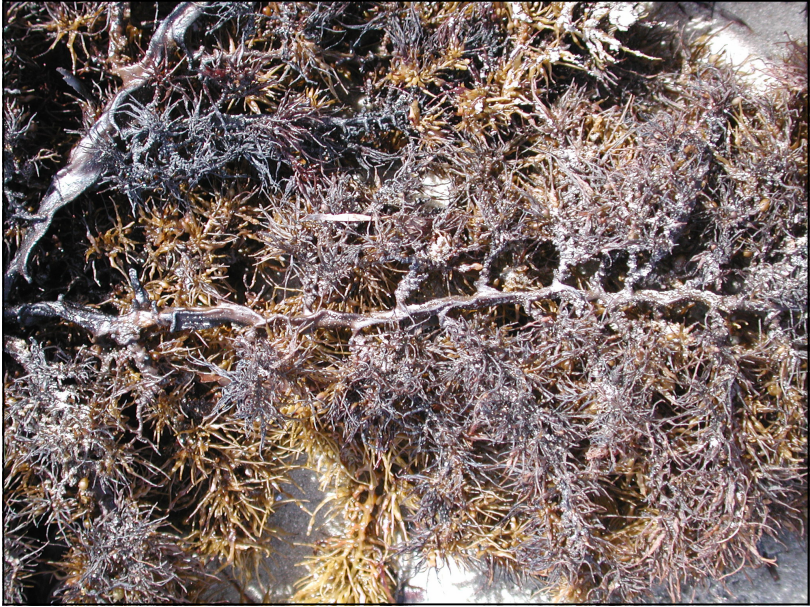

# BROWN ALGAE

*Hormosira banksii* (Neptune's Necklace)

*Cytoseira* species

Survey code: BFoli

# BROWN ALGAE

*Sargassum* species

*Ecklonia radiata*

Survey code: BFoli